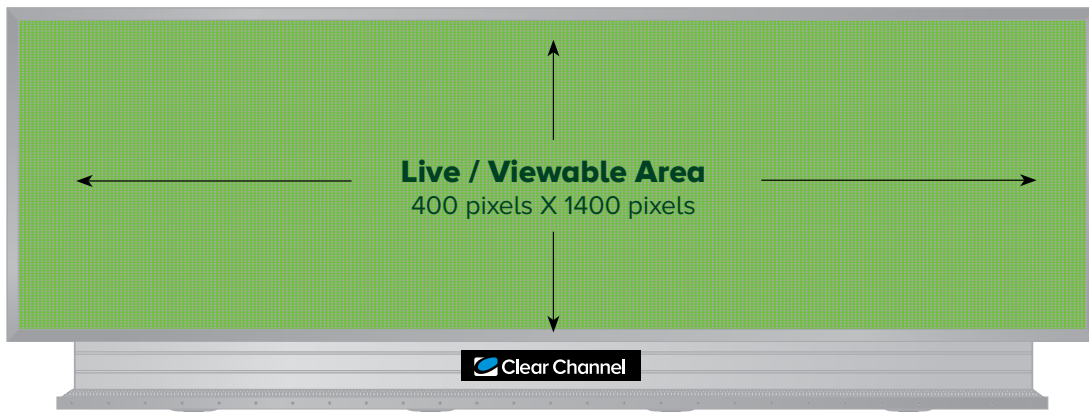

Digital Display Creative Specs

Digital Bulletin Production Requirements

File Type

Uncompressed JPG

Color Mode

RGB

Art Pixel Dimensions

400 pixels x 1400 pixels